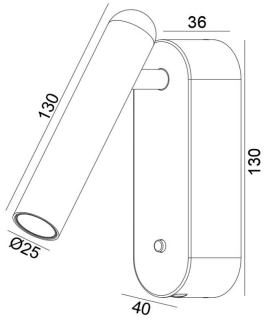

WL3363

3W Surface Mounted LED Reading Light with Type C

Description

55D Adjustable;
Built-in on/off driver;
With Type C.
IP20;

Finish

Black/White/Bronze

Material

Aluminium

TECHNICAL CHARACTERISTICS

Light source

Light source: Osram Oslan Square
Output (W): 700mA 3V 2.1W
Total power consumption (W): 3W
Color temperature: 2700K/3000/4000K
CRI: ≥ 90
Real Lumen: 120LM
Lm/Real W: 40
Life Time: 50.000h L70 B20
MacAdam steps: 3
UGR: N/A

GEAR

This product is supplied with gear
TKP-10W-0521S 5V 2.1A

Luminaire

IP20 for indoor use
crossing: No
Warranty: 5 Years

The photograph may not match the reference exactly. Please read the product description to identify the finish.